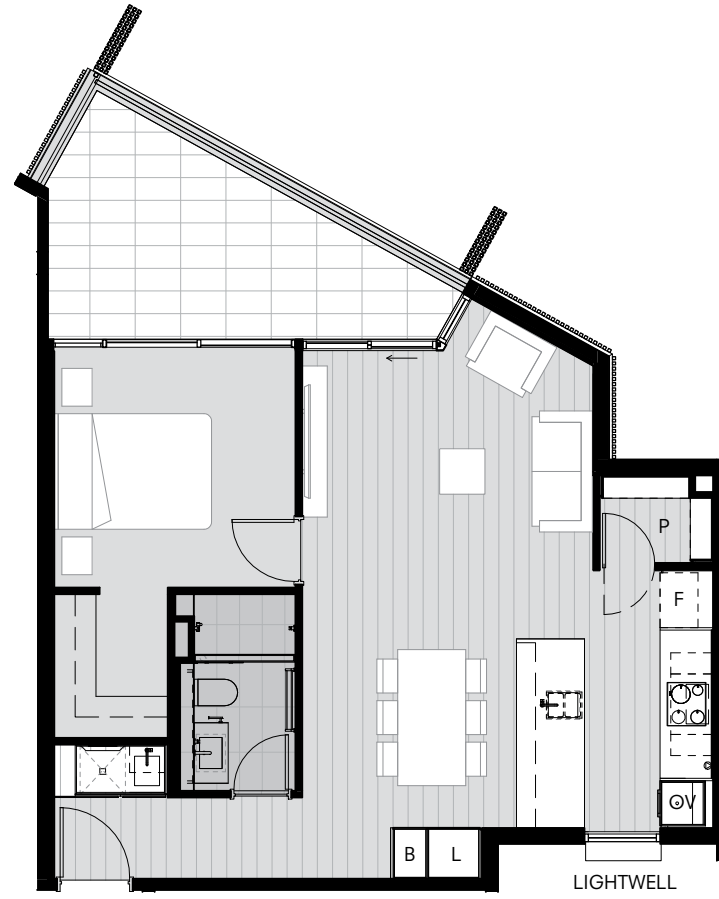

Apartment – Type A-1

1 BED 1 BATH

INTERNAL : 63m²

APARTMENTS: 206

TERRACE: 12m²

CAR BAYS: 1

STORE: 4m²

LUCENT
CLAREMONT

Scale 1:100 @ A4

Disclaimer: Apartment areas given are based on architectural measurements which may vary from strata areas as different methods of measurement are applied. Variations from the strata plan may also apply. Loose furniture is indicative only. Shape and configuration of living areas, balconies, wall structures, doors, windows, columns, air-conditioning condensers and ducts may differ from those illustrated.